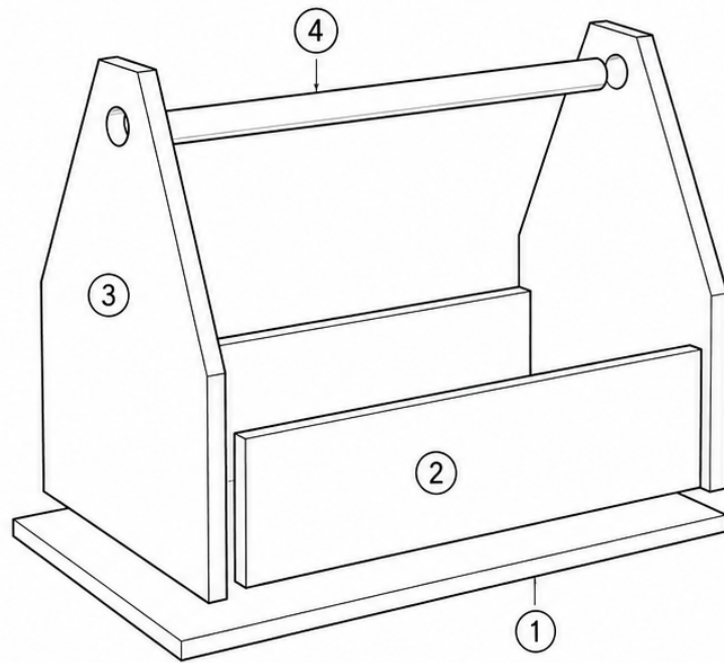

Wooden Tool Tote

All dimensions in cm | Panel thickness: 1.80 cm

- ① **Base Panel**
Qty 1
56.40 × 24.40 × 1.80 cm
- ② **Long Side Panels**
Qty 2
60.00 × 25.00 × 1.80 cm
- ③ **End Gable Panels**
Qty 2
Width 28.00 cm
Total Height 43.87 cm
Thickness 1.80 cm
- ④ **Round Handle Dowel**
Qty 1
Ø 3.50 cm × 60.00 cm

① Base Panel (Qty 1)

② Long Side Panel (Qty 2)

③ End Gable Panel (Qty 2)

④ Round Handle Dowel (Qty 1)

All panels: thickness 1.80 cm
Handle dowel: Ø 3.50 cm × 60.00 cm