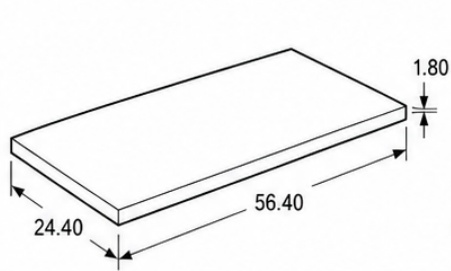

Wooden Tool Tote

All dimensions in cm | Panel thickness: 1.80 cm

- ① **Base Panel**
Qty 1
56.40 × 24.40 × 1.80 cm
- ② **Long Side Panels**
Qty 2
60.00 × 25.00 × 1.80 cm
- ③ **End Gable Panels**
Qty 2
Width 28.00 cm
Total Height 43.87 cm
Thickness 1.80 cm
- ④ **Round Handle Dowel**
Qty 1
Ø 3.50 cm × 60.00 cm

① Base Panel (Qty 1)

② Long Side Panel (Qty 2)

③ End Gable Panel (Qty 2)

④ Round Handle Dowel (Qty 1)

All panels: thickness 1.80 cm
Handle dowel: Ø 3.50 cm × 60.00 cm