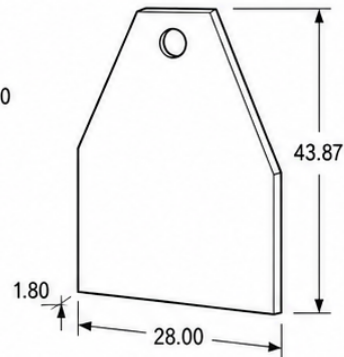

Wooden Tool Tote

All dimensions in cm | Panel thickness: 1.80 cm

- ① **Base Panel**
Qty 1
56.40 × 24.40 × 1.80 cm
- ② **Long Side Panels**
Qty 2
60.00 × 25.00 × 1.80 cm
- ③ **End Gable Panels**
Qty 2
Width 28.00 cm
Total Height 43.87 cm
Thickness 1.80 cm
- ④ **Round Handle Dowel**
Qty 1
Ø 3.50 cm × 60.00 cm

① Base Panel (Qty 1)

② Long Side Panel (Qty 2)

③ End Gable Panel (Qty 2)

④ Round Handle Dowel (Qty 1)

All panels: thickness 1.80 cm
Handle dowel: Ø 3.50 cm × 60.00 cm