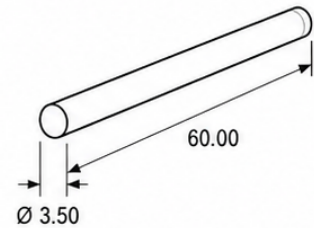

Wooden Tool Tote

All dimensions in cm | Panel thickness: 1.80 cm

- ① **Base Panel**
Qty 1
56.40 × 24.40 × 1.80 cm
- ② **Long Side Panels**
Qty 2
60.00 × 25.00 × 1.80 cm
- ③ **End Gable Panels**
Qty 2
Width 28.00 cm
Total Height 43.87 cm
Thickness 1.80 cm
- ④ **Round Handle Dowel**
Qty 1
Ø 3.50 cm × 60.00 cm

① Base Panel (Qty 1)

② Long Side Panel (Qty 2)

③ End Gable Panel (Qty 2)

④ Round Handle Dowel (Qty 1)

All panels: thickness 1.80 cm
Handle dowel: Ø 3.50 cm × 60.00 cm