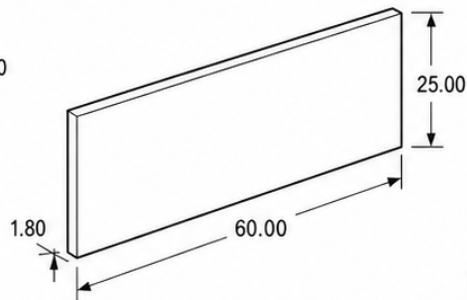

Wooden Tool Tote

All dimensions in cm | Panel thickness: 1.80 cm

- ① **Base Panel**
Qty 1
56.40 × 24.40 × 1.80 cm
- ② **Long Side Panels**
Qty 2
60.00 × 25.00 × 1.80 cm
- ③ **End Gable Panels**
Qty 2
Width 28.00 cm
Total Height 43.87 cm
Thickness 1.80 cm
- ④ **Round Handle Dowel**
Qty 1
Ø 3.50 cm × 60.00 cm

① Base Panel (Qty 1)

② Long Side Panel (Qty 2)

③ End Gable Panel (Qty 2)

④ Round Handle Dowel (Qty 1)

All panels: thickness 1.80 cm
Handle dowel: Ø 3.50 cm × 60.00 cm